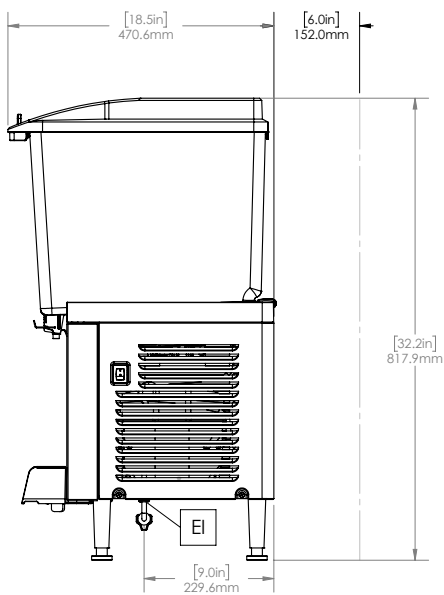

Side

Electric

Supply voltage:

CCCRL2 (ECS3L22UK)

220-240 V/1N ph/50/60 Hz

Electrical power max.:

0.6 kW

Key Information:

External dimensions, Width:	518 mm
External dimensions, Depth:	451 mm
External dimensions, Height:	818 mm
Net weight:	33 kg
Shipping weight:	35 kg
Shipping height:	528 mm
Shipping width:	483 mm
Shipping depth:	630 mm

Sustainability

Refrigerant type:	R290