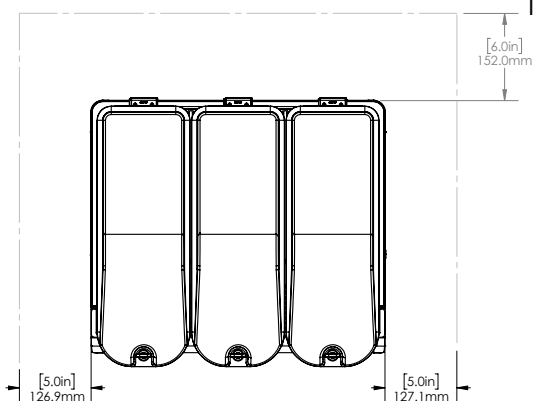

Top

Electric

Supply voltage:

CCCRL2 (ECS3L22UK)

220-240 V/1N ph/50/60 Hz

Electrical power max.:

0.6 kW

Key Information:

External dimensions, Width:	518 mm
External dimensions, Depth:	451 mm
External dimensions, Height:	818 mm
Net weight:	33 kg
Shipping weight:	35 kg
Shipping height:	528 mm
Shipping width:	483 mm
Shipping depth:	630 mm

Sustainability

Refrigerant type:	R290